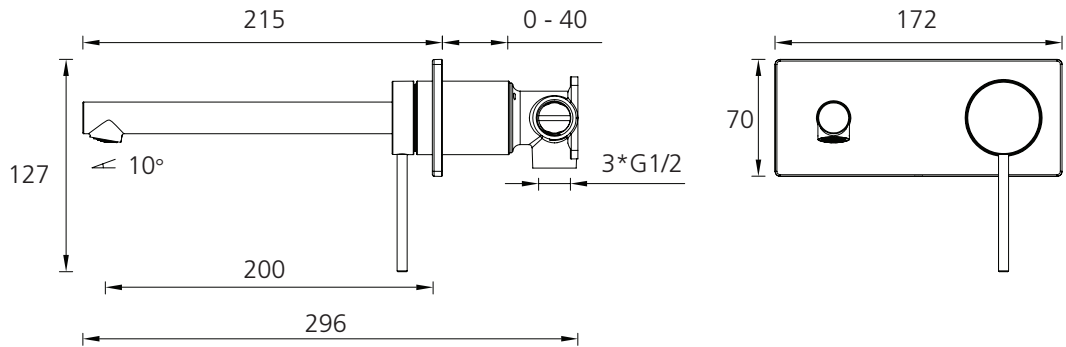

# Venice

**VE108516MB**

Matt Black Straight Wall Mixer Set

All dimensions in mm

## Specifications /

<b>WELs rating</b>	5 Star, 6 L per min
<b>Temperature rating (min / max)</b>	1°C - 65°C
<b>Pressure rating (min / max)</b>	150 kPa - 500 kPa
<b>Finish</b>	Matte black (powder coated)
<b>Materials</b>	Brass body and zinc handle with SUS handle lever
<b>Cartridge size</b>	35 mm
<b>Cartridge type</b>	Ceramic disc cartridge
<b>Product weight</b>	1.04 kg
<b>Installation</b>	200 mm fixed wall spout with mixer
<b>Water supply</b>	Mains
<b>Warranty</b>	15 years cartridge and body; 5 years finish, seals, tails, fittings, aerators; 1 year labour (see Oliveri website for full details)
<b>Maintenance and care instructions</b>	All surfaces should be cleaned with mild liquid detergent or soap and water. Do not use cream cleaners or citrus based cleaning products, as they are abrasive. Use of unsuitable cleaning agents may damage the surface. Any damage caused in this way will not be covered by warranty.