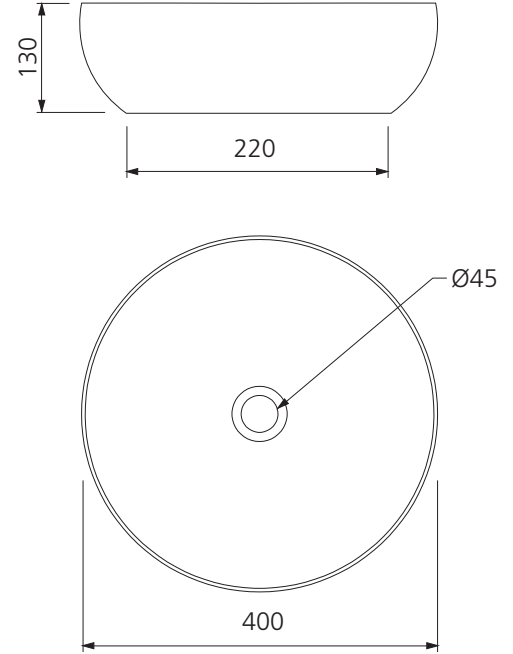

# Terzofoco

Italian made 

All dimensions in mm

**TZ0301SG**

Natural Earth and Sage Green Curved Counter Top Basin

## Specifications /

<b>Basin Size</b>	400 W x 400 H x 130 D mm
<b>Bowl capacity</b>	8.5 L
<b>Waste outlet</b>	Pop up waste sold separately
<b>Overflow</b>	Not available
<b>Material</b>	Refractory clay
<b>Colour</b>	Natural Earth and Sage Green
<b>Installation</b>	Counter top
<b>Weight</b>	10 kg
<b>Carton size</b>	475 W x 475 H x 250 D mm
<b>Warranty</b>	Lifetime manufacturer's warranty (see Oliveri website for full details)
<b>Maintenance and care instructions</b>	Each basin in this collection is handmade. In order to preserve the appearance and durability of the product, all surfaces should be cleaned gently with a mild liquid detergent or soap and water. Rinse away any trace of detergent and dry with a clean soft cloth. Do not allow materials such as toothpaste, nail polish remover, caustic drain cleaner, alcohol or bleach to remain on the surface, they may damage the finish. Use of unsuitable cleaning agents may also damage the surface. Any damage caused in this way will not be covered by warranty.