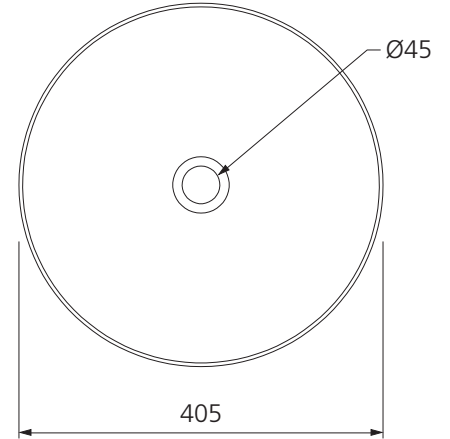

# Terzofoco

Italian made 

All dimensions in mm

**TZ0201GY**

Grey Ribbed Short Circular Counter Top Basin

## Specifications /

<b>Basin Size</b>	405 W x 405 H x 115 D mm
<b>Bowl capacity</b>	7.0 L
<b>Waste outlet</b>	Pop up waste sold separately
<b>Overflow</b>	Not available
<b>Material</b>	Fine fire clay
<b>Colour</b>	Grey
<b>Installation</b>	Counter top
<b>Weight</b>	10 kg
<b>Carton size</b>	475 W x 475 H x 250 D mm
<b>Warranty</b>	Lifetime manufacturer's warranty (see Oliveri website for full details)
<b>Maintenance and care instructions</b>	Each basin in this collection is handmade. In order to preserve the appearance and durability of the product, all surfaces should be cleaned gently with a mild liquid detergent or soap and water. Rinse away any trace of detergent and dry with a clean soft cloth. Do not allow materials such as toothpaste, nail polish remover, caustic drain cleaner, alcohol or bleach to remain on the surface, they may damage the finish. Use of unsuitable cleaning agents may also damage the surface. Any damage caused in this way will not be covered by warranty.