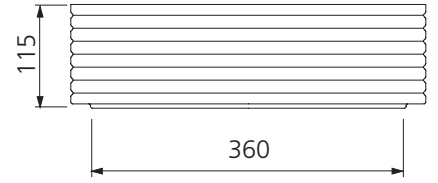

# Terzofoco

Italian made 

All dimensions in mm

**TZ0201GY**

Grey Ribbed Short Circular Counter Top Basin

## Specifications /

<b>Basin Size</b>	405 W x 405 H x 115 D mm
<b>Bowl capacity</b>	7.0 L
<b>Waste outlet</b>	Pop up waste sold separately
<b>Overflow</b>	Not available
<b>Material</b>	Fine fire clay
<b>Colour</b>	Grey
<b>Installation</b>	Counter top
<b>Weight</b>	10 kg
<b>Carton size</b>	475 W x 475 H x 250 D mm
<b>Warranty</b>	Lifetime manufacturer's warranty (see Oliveri website for full details)
<b>Maintenance and care instructions</b>	Each basin in this collection is handmade. In order to preserve the appearance and durability of the product, all surfaces should be cleaned gently with a mild liquid detergent or soap and water. Rinse away any trace of detergent and dry with a clean soft cloth. Do not allow materials such as toothpaste, nail polish remover, caustic drain cleaner, alcohol or bleach to remain on the surface, they may damage the finish. Use of unsuitable cleaning agents may also damage the surface. Any damage caused in this way will not be covered by warranty.