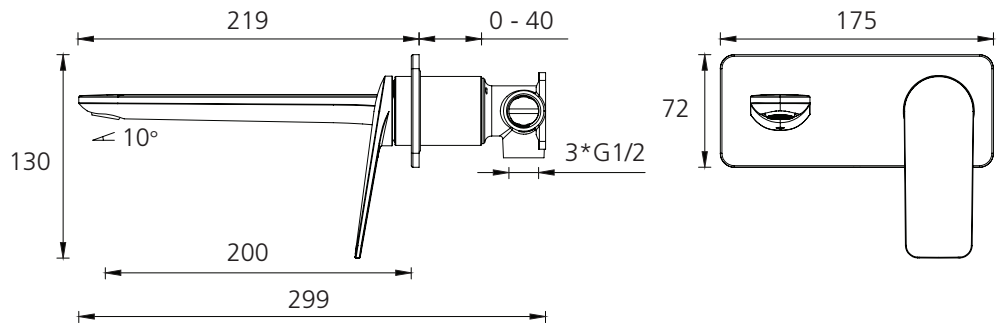

# Paris

PA102500CR

Chrome Wall Mixer Set

All dimensions in mm

## Specifications /

<b>WELs rating</b>	5 Stars, 6 L per minute
<b>Temperature rating (min / max)</b>	1°C - 65°C
<b>Pressure rating (min / max)</b>	150 kPa - 500 kPa
<b>Finish</b>	Chrome (electroplating)
<b>Materials</b>	Brass body and zinc handle
<b>Cartridge size</b>	35 mm
<b>Cartridge type</b>	Ceramic disc cartridge
<b>Product weight</b>	1.55 kg
<b>Water supply</b>	Mains
<b>Warranty</b>	15 years cartridge, body and finish; 5 years seals, fittings, aerators; 1 year labour (see Oliveri website for full details)
<b>Maintenance and care instructions</b>	All surfaces should be cleaned with mild liquid detergent or soap and water. Do not use cream cleaners or citrus based cleaning products, as they are abrasive. Use of unsuitable cleaning agents may damage the surface. Any damage caused in this way will not be covered by warranty.