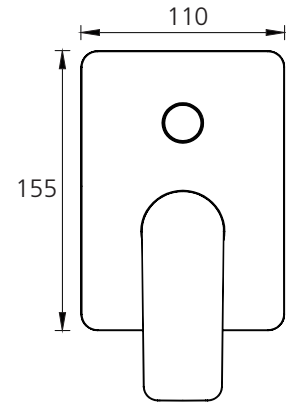

Paris

PA101503CG

Classic Gold Wall Mixer With Diverter

All dimensions in mm

Specifications /

WELs rating	NA
Temperature rating (min / max)	1°C - 65°C
Pressure rating (min / max)	150 kPa - 500 kPa
Finish	Classic gold (paint with finger print resistant coating)
Materials	Brass body and zinc handle
Cartridge size	35 mm
Cartridge type	Ceramic disc cartridge
Product weight	1.96 kg
Water supply	Mains
Warranty	15 years cartridge and body; 5 years finish, seals, tails, fittings, aerators; 1 year labour (see Oliveri website for full details)
Maintenance and care instructions	All surfaces should be cleaned with mild liquid detergent or soap and water. Do not use cream cleaners or citrus based cleaning products, as they are abrasive. Use of unsuitable cleaning agents may damage the surface. Any damage caused in this way will not be covered by warranty.