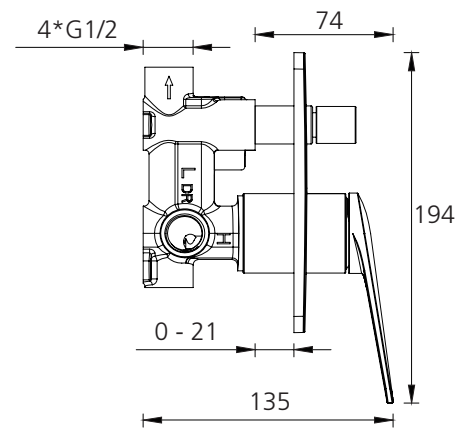

Paris

PA101503CG

Classic Gold Wall Mixer With Diverter

All dimensions in mm

Specifications /

WELs rating	NA
Temperature rating (min / max)	1°C - 65°C
Pressure rating (min / max)	150 kPa - 500 kPa
Finish	Classic gold (paint with finger print resistant coating)
Materials	Brass body and zinc handle
Cartridge size	35 mm
Cartridge type	Ceramic disc cartridge
Product weight	1.96 kg
Water supply	Mains
Warranty	15 years cartridge and body; 5 years finish, seals, tails, fittings, aerators; 1 year labour (see Oliveri website for full details)
Maintenance and care instructions	All surfaces should be cleaned with mild liquid detergent or soap and water. Do not use cream cleaners or citrus based cleaning products, as they are abrasive. Use of unsuitable cleaning agents may damage the surface. Any damage caused in this way will not be covered by warranty.