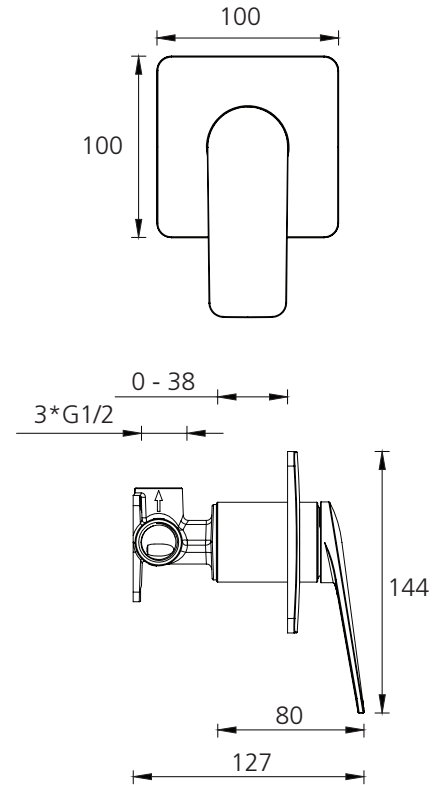

# Paris

PA100500BN

Brushed Nickel Wall Mixer

All dimensions in mm

## Specifications /

<b>WELs rating</b>	NA
<b>Temperature rating (min / max)</b>	1°C - 65°C
<b>Pressure rating (min / max)</b>	150 kPa - 500 kPa
<b>Finish</b>	Brushed nickel (PVD)
<b>Materials</b>	Brass body and zinc handle
<b>Cartridge size</b>	35 mm
<b>Cartridge type</b>	Ceramic disc cartridge
<b>Product weight</b>	0.97 kg
<b>Water supply</b>	Mains
<b>Warranty</b>	15 years cartridge and body; 10 years finish; 5 years seals, fittings; 1 year labour (see Oliveri website for full details)
<b>Maintenance and care instructions</b>	All surfaces should be cleaned with mild liquid detergent or soap and water. Do not use cream cleaners or citrus based cleaning products, as they are abrasive. Use of unsuitable cleaning agents may damage the surface. Any damage caused in this way will not be covered by warranty.