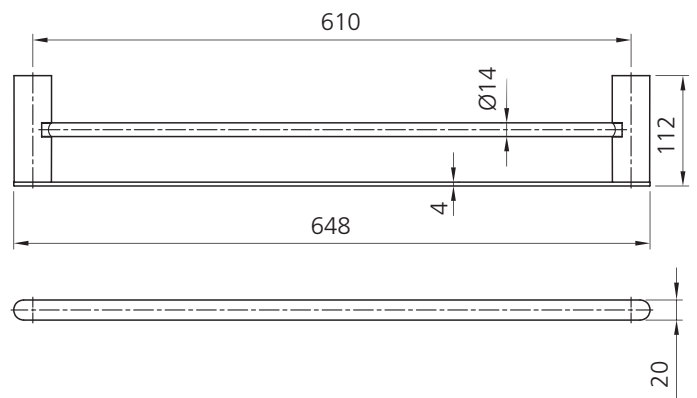

# Madrid

**MA824EF6CG**

Classic Gold Double Towel Rail 650mm

## Specifications /

<b>Materials</b>	Zinc alloy / brass / stainless steel
<b>Finish</b>	Classic gold (PVD)
<b>Mounting method</b>	Wall mounting, four point fixing
<b>Parts list</b>	Towel rail, fixing set
<b>Warranty</b>	7 years parts, 5 years finish, 1 year labour (see Oliveri website for full details)
<b>Maintenance and care instructions</b>	All surfaces should be cleaned with mild liquid detergent or soap and water. Do not use cream cleaners or citrus based cleaning products, as they are abrasive. Use of unsuitable cleaning agents may damage the surface. Any damage caused in this way will not be covered by warranty.