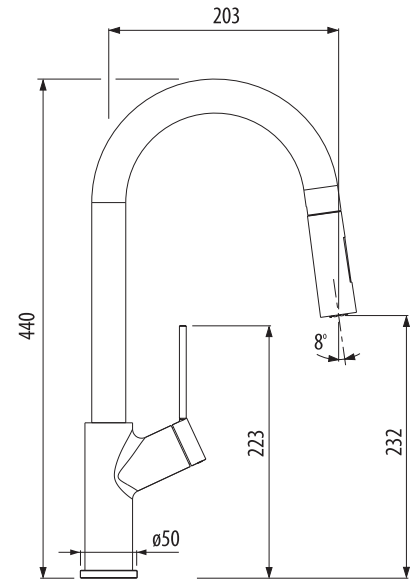

# Vilo

**VT0426C**

Pull Out Spray Mixer

Italian made 

All dimensions in mm

## Specifications /

<b>WELs rating</b>	4 Stars, 6.5L per minute
<b>Temperature rating (min / max)</b>	1°C - 70°C
<b>Pressure rating (min / max)</b>	100 kPa - 600 kPa
<b>Finish</b>	Polished chrome
<b>Materials</b>	Brass body (DR)
<b>Cartridge size</b>	35 mm
<b>Cartridge type</b>	Ceramic disc cartridge
<b>Carton size</b>	490 x 390 x 75 mm
<b>Product weight</b>	2.5 kg
<b>Mixer height</b>	440 mm
<b>Water supply</b>	Mains
<b>Warranty</b>	15 years (refer to <a href="http://oliveri.com.au">oliveri.com.au</a> for details)
<b>Maintenance and care instructions</b>	All surfaces should be cleaned with mild liquid detergent or soap and water. Do not use cream cleaners or citrus based cleaning products, as they are abrasive. Use of unsuitable cleaning agents may damage the surface. Any damage caused in this way will not be covered by warranty.