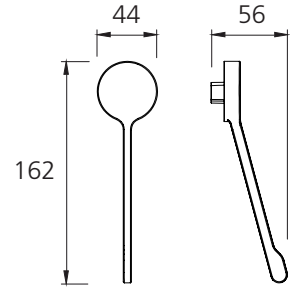

Venice

SPB0230

Matte Black Care Handle Pin Lever - Suit 35mm Wall Mixer

Specifications /

Style	Extended lever length handle
Compatible tapware	Oliveri Venice wall mixers
Finish	Matte black
Materials	Zinc casting
Product weight	0.09kg
Warranty	10 Years (refer to oliveri.com.au).
Maintenance and care instructions	All surfaces should be cleaned with mild liquid detergent or soap and water. Do not use cream cleaners or citrus based cleaning products, as they are abrasive. Use of unsuitable cleaning agents may damage the surface. Any damage caused in this way will not be covered by warranty.