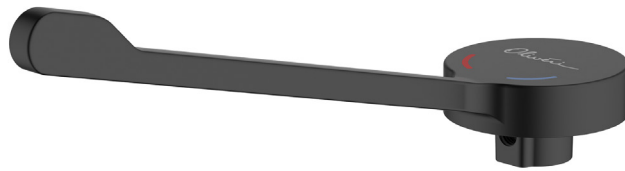

Venice

SPB0230

Matte Black Care Handle Pin Lever - Suit 35mm Wall Mixer

Specifications /

Style	Extended lever length handle
Compatible tapware	Oliveri Venice wall mixers
Finish	Matte black
Materials	Zinc casting
Product weight	0.09kg
Warranty	10 Years (refer to oliveri.com.au).
Maintenance and care instructions	All surfaces should be cleaned with mild liquid detergent or soap and water. Do not use cream cleaners or citrus based cleaning products, as they are abrasive. Use of unsuitable cleaning agents may damage the surface. Any damage caused in this way will not be covered by warranty.