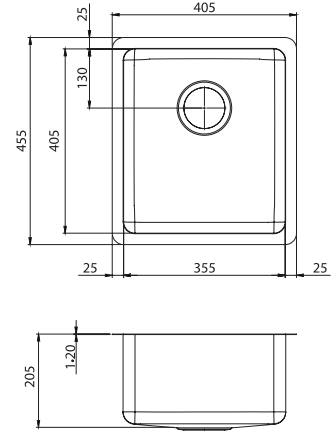

Sonetto

SN1030TU NZ OF

Sonetto Standard Bowl Universal Sink

Specifications /

Sink size	405W x 455H mm
Bowl size	3/4 Bowl 355W x 405H x 205D / 30L
Construction	Fabricated with 25 mm radius corners, Softtone® and soundproofing.
Material	304 grade, 18/10 brushed stainless steel (1.2 mm thick)
Installation	Topmount or undermount
Fixings	Installation clips supplied
Min cabinet size	500 mm
Tap holes	N/A
Waste fittings	1 x 90 mm basket waste included
Overflow	Included
Carton size	520 x 470 x 250 mm
Weight	5 kg
Warranty	Lifetime manufacturer's warranty (refer to oliveri.co.nz)
Maintenance and care instructions	All surfaces should be cleaned with mild liquid detergent or soap and water. To maintain the shine on your Oliveri stainless steel sink, we recommended the use of any of the easy to obtain, non-abrasive stainless steel cleaners or metal polishes.