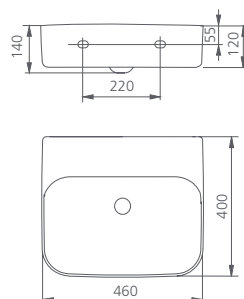

Dublin

Space saving sanitaryware

Compact wall hung basin
 Left tap landing / Bowl capacity **1.04L** / DU100-LH

Compact wall hung basin
 Right tap landing / Bowl capacity **1.04L** / DU100-RH

Counter top basin No tap hole
 Bowl capacity **4.5L** / DU7130C-N

Semi-recessed basin No tap hole
 Bowl capacity **3.5L** / DU7130E-N

Wall hung basin No tap hole
 Bowl capacity **4.5L** / DU7130D-N

Inset basin No tap hole
 Bowl capacity **3.5L** / DU7130F-N

A wall-hung basin will free up floor space and create a feeling of spaciousness as there is no need for a vanity.