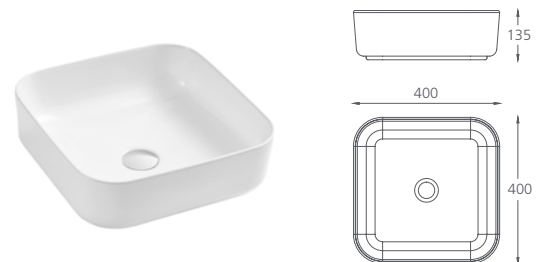

Naples

Counter top circular basin

Bowl capacity **9.3L**

Counter top rectangular basin

Bowl capacity **14.9L** / NA3711

Black line counter top basin

Bowl capacity **10.5L** / NA7115B

Counter top square basin