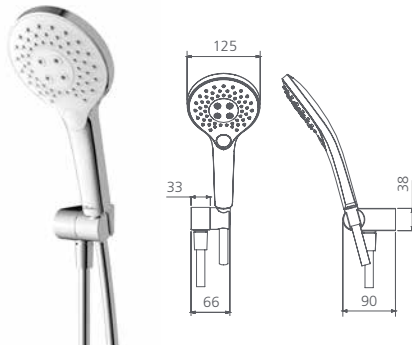

Hand shower with bracket

WELS 3 Star / 9L per min

- Chrome & White RO147013BCR
- **Matte Black** RO147013BMB