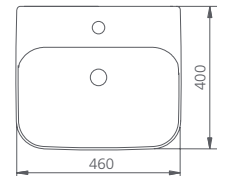

Featured products /

- Dublin wall hung basin: DU7130D
- Paris basin mixer in chrome: PA069520CR
- Madrid hand towel rail in chrome: MA860D26CR

Dublin

Counter top basin

Bowl capacity **4.5L** / DU7130C

Semi-recessed basin

Bowl capacity **3.5L** / DU7130E

Wall hung basin

Bowl capacity **4.5L** / DU7130D

Inset basin

Bowl capacity **3.5L** / DU7130F

Visit oliveri.co.nz to view the range of colours available for our pop up wastes. ^