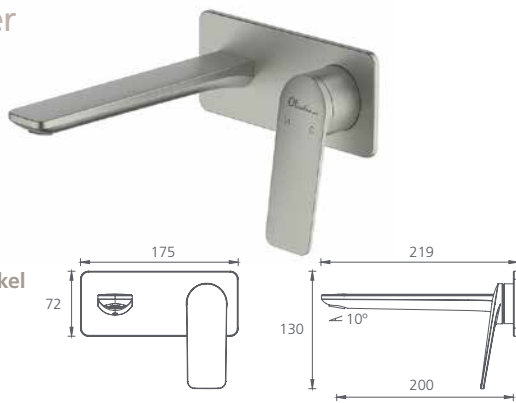

Wall mixer set

Straight /
WELS 5 Star
6L per min

- Chrome
  PA102500CR
- **Matte Black**
  PA102516MB
- Brushed Nickel
  PA102500BN
- Gunmetal
  PA102505GM
- Classic Gold
  PA102503CG