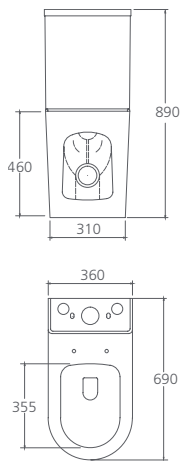

Vienna / Comfort height back to wall toilet suite

WELS 4 Star / 3.5L avg flush volume
 VI1273CH / Pan VI127H3T / Cistern VI127H3W / Seat VI1273ST

Vienna / Back to wall toilet suite

WELS 4 Star / 3.5L avg flush volume
 VI1273 / Pan VI1273T / Cistern VI1273W / Seat VI1273ST