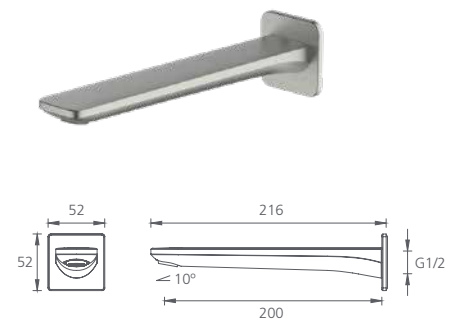

Wall spout

Straight /
WELS 5 Star
6L per min

- Chrome
  PA102200CR
- **Matte Black**
  PA102206MB
- Brushed Nickel
  PA102200BN
- Gunmetal
  PA102205GM
- Classic Gold
  PA102203CG