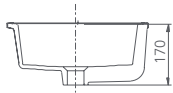

Venice curved wall spout in matte black: VE105206MB

Oslo Undermount Basins

Rectangular basin

Bowl capacity **14.5L** / OS542AB

Oval basin

Bowl capacity **8.5L** / OS536

Visit oliveri.co.nz to view the range of colours available for our pop up wastes. ^