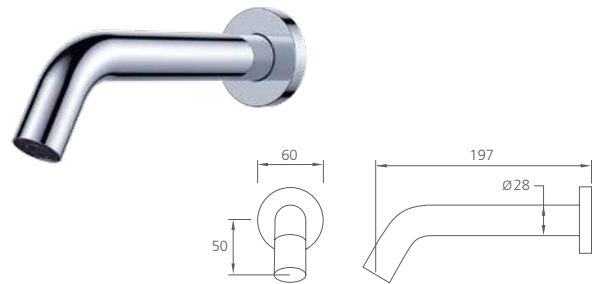

Curved / WELS 5 Star / 6L per min

- **Chrome** VE105200CR
- **Matte Black** VE105206MB
- **Brushed Nickel** VE105204BN
- **Gunmetal** VE105205GM
- **Classic Gold** VE105203CG

Sensor taps

Our Venice sensor taps automatically activate the water flow when your hand is detected under the spout. The tap will automatically stop after 70 seconds to avoid water wasting, plus the touch-free design is super hygienic.