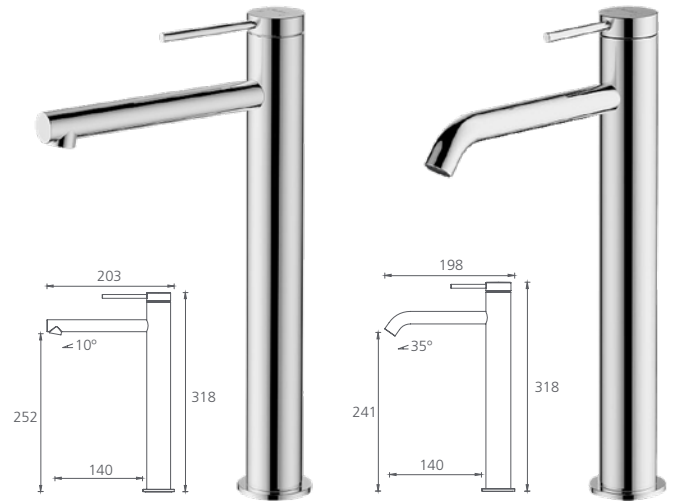

-  Chrome VE103500CR
-  Matte Black VE103506MB
-  Brushed Nickel VE103504BN
-  Gunmetal VE103505GM
-  Classic Gold VE103503CG

Tower basin mixers

Straight

WELS 5 Star / 6L per min

-  Chrome VE107500CR
-  Matte Black VE107506MB
-  Brushed Nickel VE107504BN
-  Gunmetal VE107505GM
-  Classic Gold VE107503CG