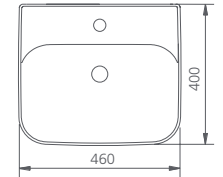

Featured products /

- Dublin wall hung basin: DU7130D
- Paris basin mixer in chrome: PA069520CR
- Madrid hand towel rail in chrome: MA860D26CR

Dublin

Counter top basin

Bowl capacity **4.5L** / DU7130C

Semi-recessed basin

Bowl capacity **3.5L** / DU7130E

Wall hung basin

Bowl capacity **4.5L** / DU7130D

Inset basin

Bowl capacity **3.5L** / DU7130F

Visit oliveri.co.nz to view the range of colours available for our pop up wastes. ^