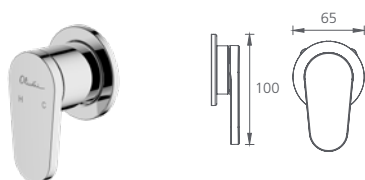

Wall mixer set

Straight /
 WELS 5 Star
 6L per min

● **Chrome**
 LON099500CR

Wall spout

Straight /
 WELS 5 Star
 6L per min

● **Chrome**
 LON099200CR

Wall mixers

● **Chrome**
 LON097500CR