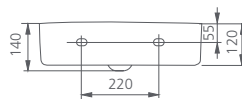

Bowl capacity **3.5L** / DU7130E

Wall hung basin

Bowl capacity **4.5L** / DU7130D

Inset basin

Bowl capacity **3.5L** / DU7130F

Visit oliveri.co.nz to view the range of colours available for our pop up wastes. ^