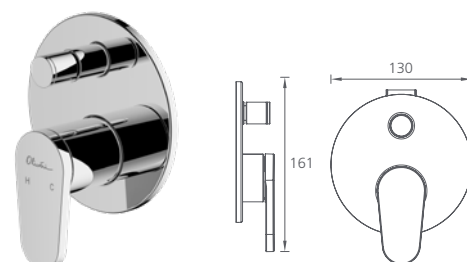

With diverter

● **Chrome**
LON098500CR