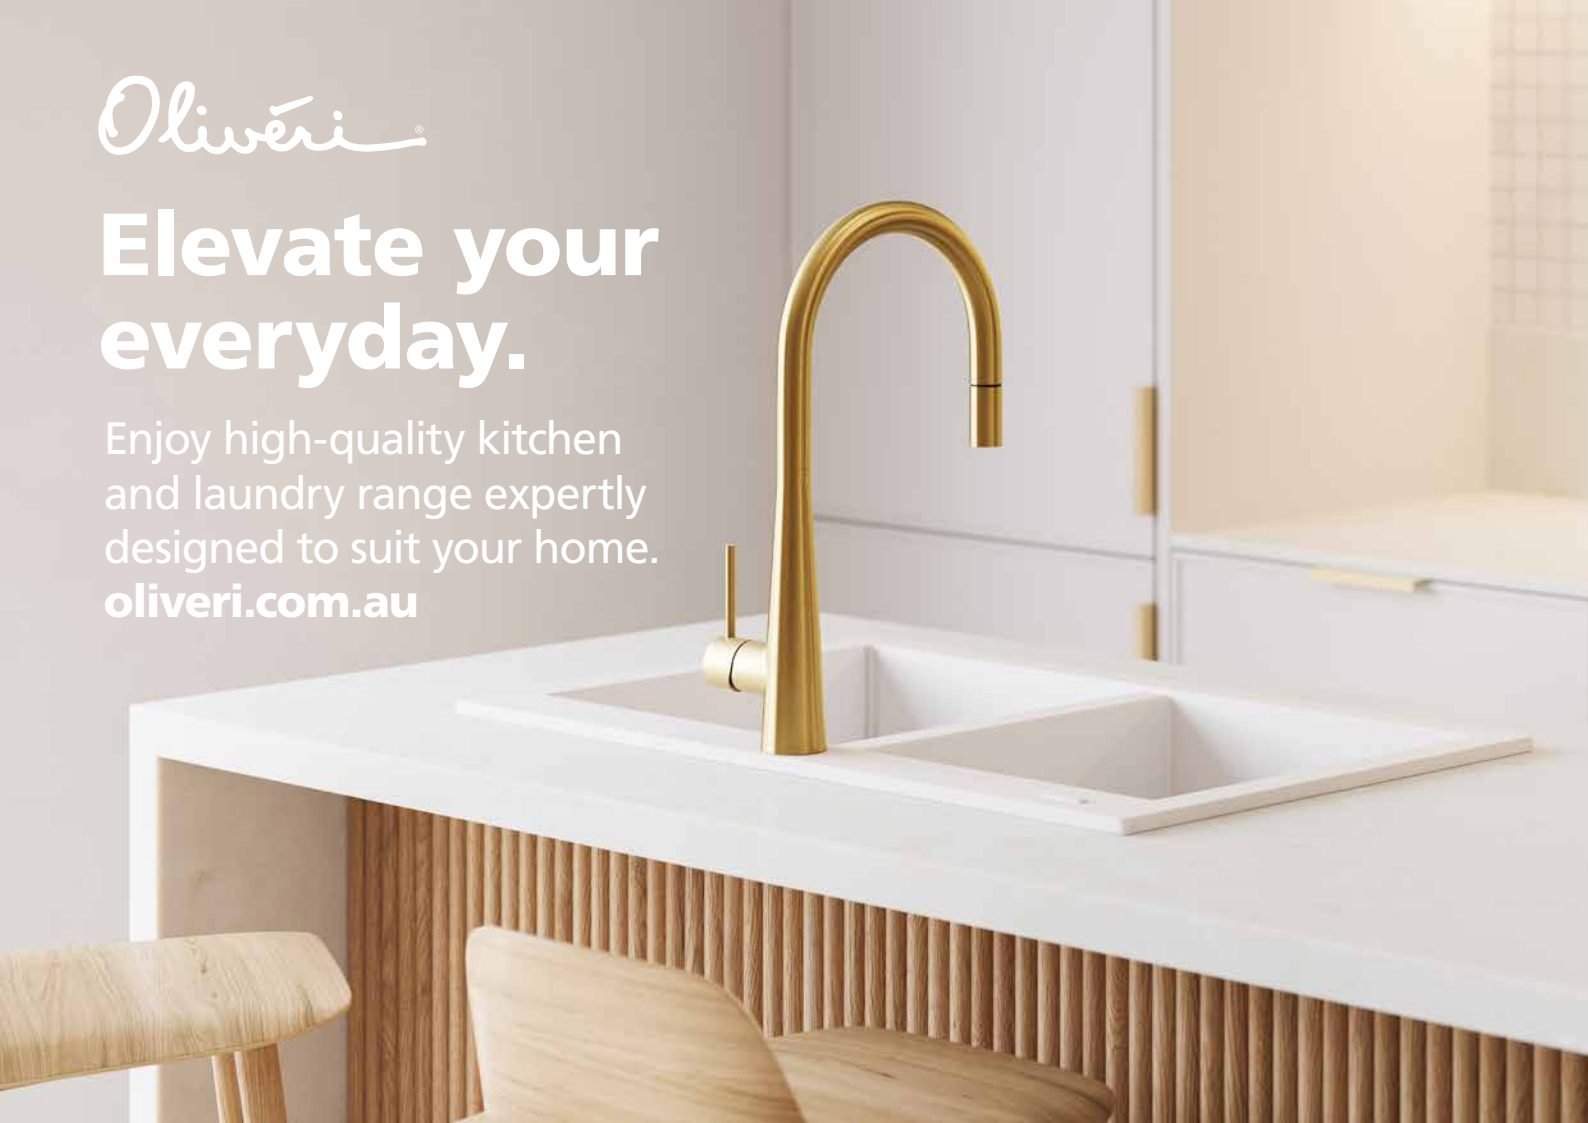

Munich / Wall hung basins

Right hand / Bowl capacity 11.2L / MU006WH

Left hand / Bowl capacity 11.2L / MU005WH

Visit oliveri.co.nz to view the range of colours available for our pop up wastes. ^

Oliveri®

Elevate your everyday.

Enjoy high-quality kitchen and laundry range expertly designed to suit your home.
oliveri.com.au

Over 75 years' experience in manufacturing and distributing quality products in Australia and around the globe.

Olivieri

Beautifully
designed
products
to elevate
your
bathroom