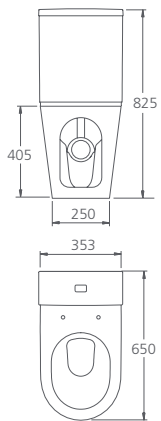

Vienna / Comfort height back to wall toilet suite

WELS 4 Star / 3.5L avg flush volume
 VI1273CH / Pan VI127H3T / Cistern VI127H3W / Seat VI1273ST

Vienna / Back to wall toilet suite

WELS 4 Star / 3.5L avg flush volume
 VI1273 / Pan VI1273T / Cistern VI1273W / Seat VI1273ST