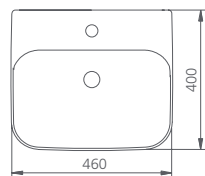

Counter top basin

Bowl capacity **4.5L** / DU7130C