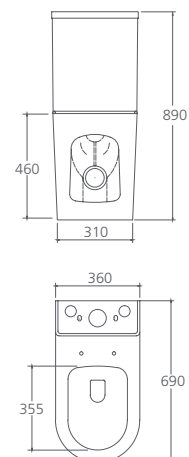

Oliveri is committed to serving the disability community by providing products that make daily living easier, more comfortable and more enjoyable without compromising on quality.

We recognise that people with disabilities face numerous challenges in their lives, including limited mobility, sensory impairments and other health conditions. We want to address these challenges by offering a range of products that are specially designed to meet the needs of people with disabilities. We have worked closely with DDA Disability Access Consultants to ensure that our products are effective, safe and user-friendly.

Our team at Oliveri is passionate about helping people with disabilities to live their lives to the fullest and we believe our Care range products can make a real difference in the lives of our customers.

Featured products /

Vienna comfort height back to wall toilet suite: VI1273CH
Venice wall spout in brushed nickel: VE105204BN
Venice wall mixer in brushed nickel: VE111504BN

Vienna / Comfort Height back to wall toilet suite

Designed specifically to make life a little easier for those with special needs.

WELS 4 Star / 3.5L avg flush volume
VI1273CH / Pan VI127H3T / Cistern VI127H3W / Seat VI1273ST

The **460mm** from floor to pan rim is higher than a standard 400mm toilet.