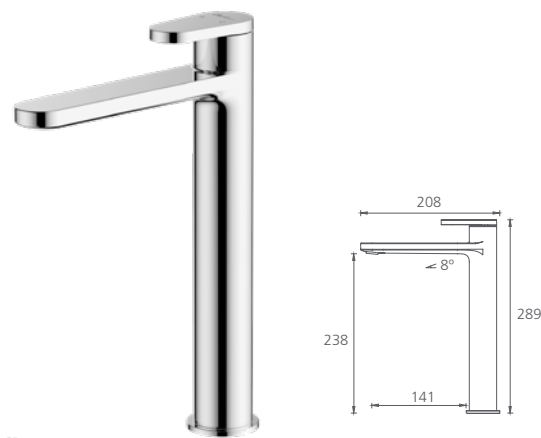

Featured product /
 London wall mixer
 in chrome finish:
 LON097500CR

London

Basin mixer

Straight /
 WELS 5 Star
 6L per min

● **Chrome**
 LON903500CR

Tower basin mixer

Straight /
 WELS 5 Star
 6L per min

● **Chrome**
 LON096500CR