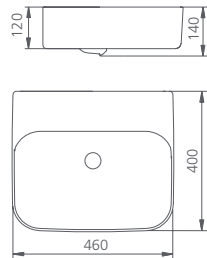

Dublin

Space saving sanitaryware

Compact wall hung basin
 Left tap landing / Bowl capacity **1.04L** / DU100-LH

Compact wall hung basin
 Right tap landing / Bowl capacity **1.04L** / DU100-RH

Counter top basin No tap hole
 Bowl capacity **4.5L** / DU7130C-N

Semi-recessed basin No tap hole
 Bowl capacity **3.5L** / DU7130E-N

Wall hung basin No tap hole
 Bowl capacity **4.5L** / DU7130D-N

Inset basin No tap hole
 Bowl capacity **3.5L** / DU7130F-N

A wall-hung basin will free up floor space and create a feeling of spaciousness as there is no need for a vanity.