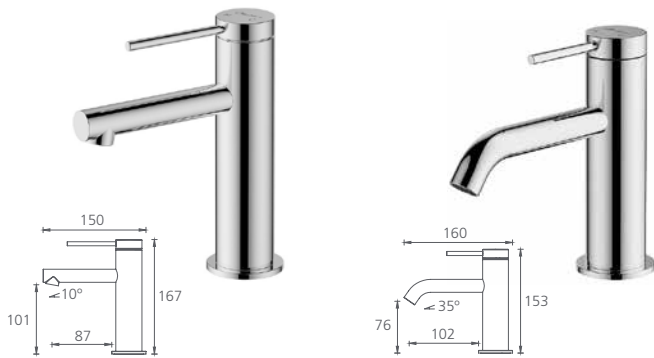

I come in
5 finishes

- Polished Chrome
- Matte Black
- Brushed Nickel
- Gunmetal
- Classic Gold

Featured product /

Venice tower basin mixer with straight spout in brushed nickel finish: VE107504BN
Naples counter top square basin: NA3721

Venice

Basin mixers

Straight

WELS 5 Star / 6L per min

- Chrome VE106500CR
- Matte Black VE106506MB
- Brushed Nickel VE106504BN
- Gunmetal VE106505GM
- Classic Gold VE106503CG

Curved

WELS 5 Star / 6L per min

- Chrome VE103500CR
- Matte Black VE103506MB
- Brushed Nickel VE103504BN
- Gunmetal VE103505GM
- Classic Gold VE103503CG