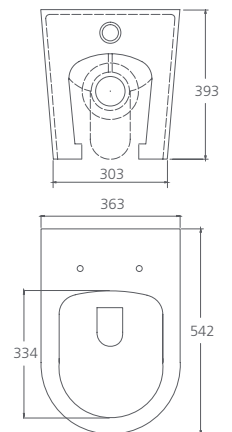

Oslo / Wall faced toilet suite

WELS 4 Star / 3.5L avg flush volume
OS127-PSC Includes pan, seat and Geberit cistern.