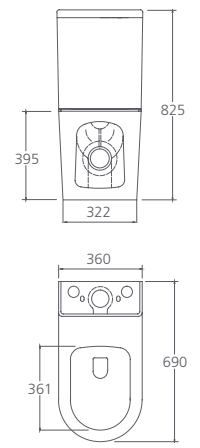

Vienna / Comfort height back to wall toilet suite

WELS 4 Star / 3.5L avg flush volume
 VI1273CH / Pan VI127H3T / Cistern VI127H3W / Seat VI1273ST

Vienna / Back to wall toilet suite

WELS 4 Star / 3.5L avg flush volume
 VI1273 / Pan VI1273T / Cistern VI1273W / Seat VI1273ST