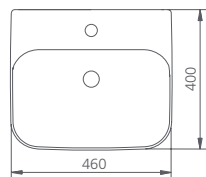

Featured products /

- Dublin wall hung basin: DU7130D
- Paris basin mixer in chrome: PA069520CR
- Madrid hand towel rail in chrome: MA860D26CR

Dublin

Counter top basin

Bowl capacity **4.5L** / DU7130C

Semi-recessed basin

Bowl capacity **3.5L** / DU7130E

Wall hung basin

Bowl capacity **4.5L** / DU7130D

Inset basin

Bowl capacity **3.5L** / DU7130F

Visit oliveri.co.nz to view the range of colours available for our pop up wastes. ^