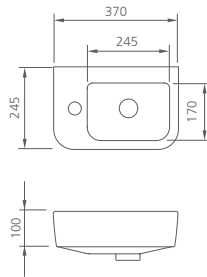

Dublin

Space saving sanitaryware