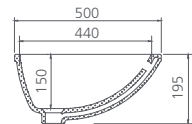

Venice curved wall spout in matte black: VE105206MB

Oslo Undermount Basins

Rectangular basin

Bowl capacity **14.5L** / OS542AB

Oval basin

Bowl capacity **8.5L** / OS536

Visit oliveri.co.nz to view the range of colours available for our pop up wastes. ^