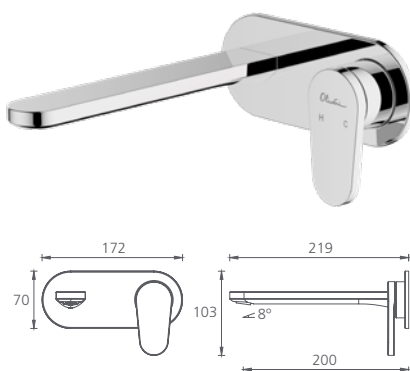

Wall mixer set

Straight /
WELS 5 Star
6L per min

● **Chrome**
LON099500CR