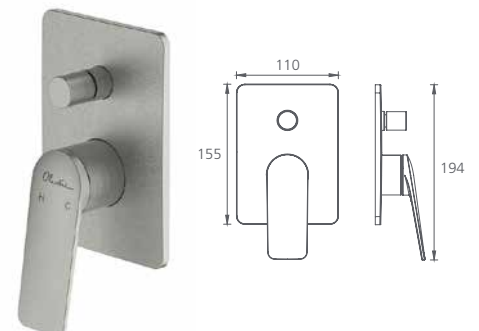

With diverter

- Chrome
  PA101500CR
- **Matte Black**
  PA101516MB
- Brushed Nickel
  PA101500BN
- Gunmetal
  PA101505GM
- Classic Gold
  PA101503CG