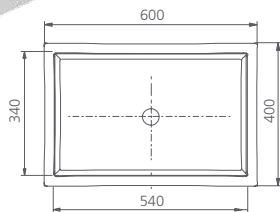

Oslo Undermount Basins

Rectangular basin

Bowl capacity **14.5L** / OS542AB