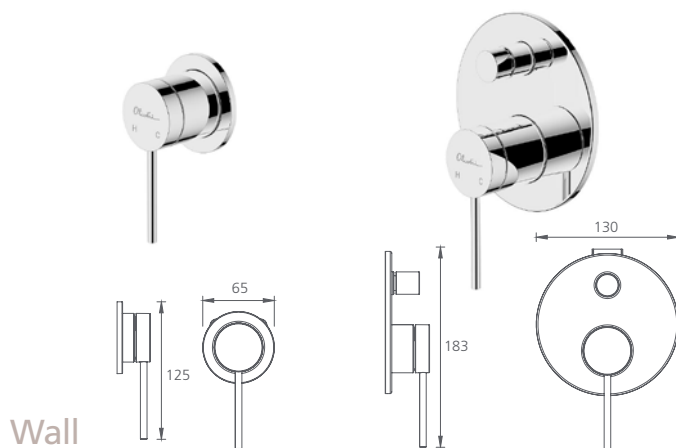

Wall mixers

- **Chrome** VE111500CR
- **Matte Black** VE111516MB
- **Brushed Nickel** VE111504BN
- **Gunmetal** VE111505GM
- **Classic Gold** VE111503CG

With diverter

- **Chrome** VE112500CR
- **Matte Black** VE112516MB
- **Brushed Nickel** VE112504BN
- **Gunmetal** VE112505GM
- **Classic Gold** VE112503CG