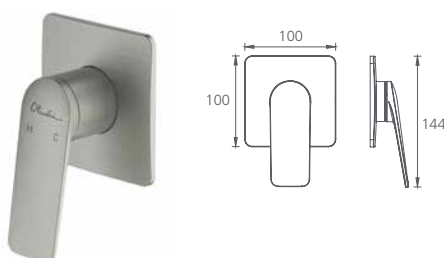

Wall spout

Straight /
 WELS 5 Star
 6L per min

- Chrome
PA102200CR
- Matte Black**
PA102206MB
- Brushed Nickel
PA102200BN
- Gunmetal
PA102205GM
- Classic Gold
PA102203CG

Wall mixers

- Chrome
PA100500CR
- Matte Black**
PA100516MB
- Brushed Nickel
PA100500BN
- Gunmetal
PA100505GM
- Classic Gold
PA100503CG