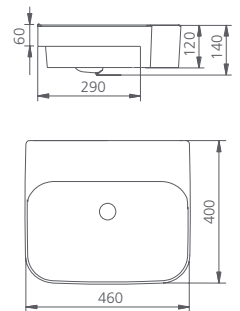

Dublin

Space saving sanitaryware

Compact wall hung basin
 Left tap landing / Bowl capacity **1.04L** / DU100-LH

Compact wall hung basin
 Right tap landing / Bowl capacity **1.04L** / DU100-RH

Counter top basin No tap hole
 Bowl capacity **4.5L** / DU7130C-N

Semi-recessed basin No tap hole
 Bowl capacity **3.5L** / DU7130E-N

Wall hung basin No tap hole
 Bowl capacity **4.5L** / DU7130D-N

Inset basin No tap hole
 Bowl capacity **3.5L** / DU7130F-N

A wall-hung basin will free up floor space and create a feeling of spaciousness as there is no need for a vanity.