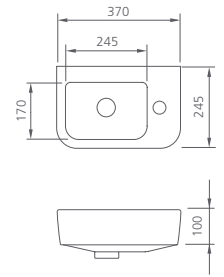

Featured products /
Dublin wall hung basin: DU7130D-N
Venice straight wall spout in classic gold: VE108203CG
Venice wall mixer in classic gold: VE111503CG
Madrid hand towel rail in classic gold: MA860BF6CG

Dublin

Space saving sanitaryware