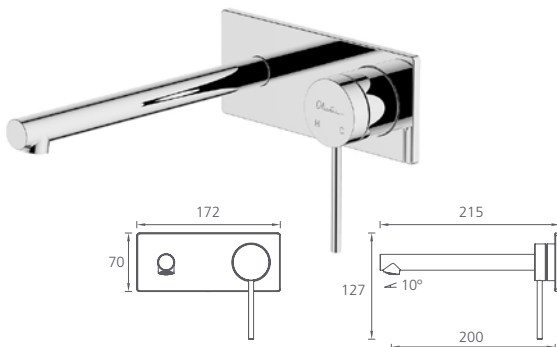

Wall mixer sets

Straight

WELS 5 Star
6L per min

- Chrome VE108500CR
- Matte Black VE108516MB
- Brushed Nickel VE108504BN
- Gunmetal VE108505GM
- Classic Gold VE108503CG

Curved

WELS 5 Star
6L per min

- Chrome VE105500CR
- Matte Black VE105516MB
- Brushed Nickel VE105504BN
- Gunmetal VE105505GM
- Classic Gold VE105503CG