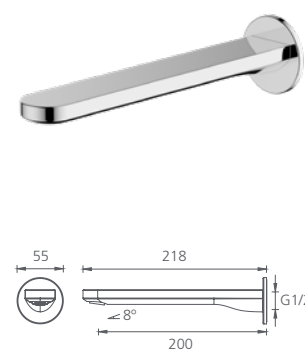

Wall mixer set

Straight /
 WELS 5 Star
 6L per min

● **Chrome**
 LON099500CR

Wall spout

Straight /
 WELS 5 Star
 6L per min

● **Chrome**
 LON099200CR

Wall mixers

● **Chrome**
 LON097500CR