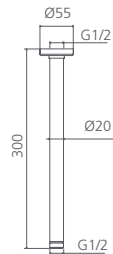

Ceiling mounted shower arm

- **Chrome**
  RO15293CR
- **Brushed Nickel**
  RO15293BN
- **Matte Black**
  RO15293MB