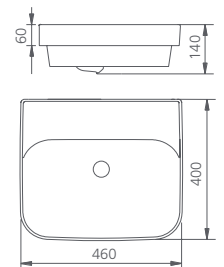

Dublin

Space saving sanitaryware

Compact wall hung basin
 Left tap landing / Bowl capacity **1.04L** / DU100-LH

Compact wall hung basin
 Right tap landing / Bowl capacity **1.04L** / DU100-RH

Counter top basin No tap hole
 Bowl capacity **4.5L** / DU7130C-N

Semi-recessed basin No tap hole
 Bowl capacity **3.5L** / DU7130E-N

Wall hung basin No tap hole
 Bowl capacity **4.5L** / DU7130D-N

Inset basin No tap hole
 Bowl capacity **3.5L** / DU7130F-N

A wall-hung basin will free up floor space and create a feeling of spaciousness as there is no need for a vanity.