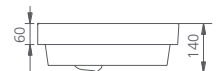

Bowl capacity **3.5L** / DU7130E

Wall hung basin

Bowl capacity **4.5L** / DU7130D

Inset basin

Bowl capacity **3.5L** / DU7130F

Visit oliveri.co.nz to view the range of colours available for our pop up wastes. ^