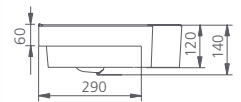

Semi-recessed basin

Bowl capacity **3.5L** / DU7130E