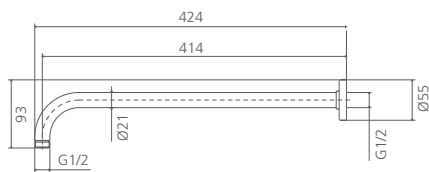

Wall mounted shower arm

- **Chrome**
  RO15240CR
- **Brushed Nickel**
  RO15240BN
- **Matte Black**
  RO15240MB