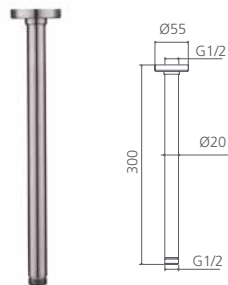

Ceiling mounted shower arm

- **Chrome**
  RO15293CR
- **Brushed Nickel**
  RO15293BN
- **Matte Black**
  RO15293MB