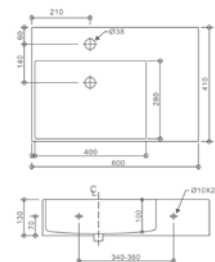

Munich / Wall hung basins

Right hand / Bowl capacity 11.2L / MU006WH

Left hand / Bowl capacity 11.2L / MU005WH

Visit oliveri.co.nz to view the range of colours available for our pop up wastes. ^

Oliveri®

Elevate your everyday.