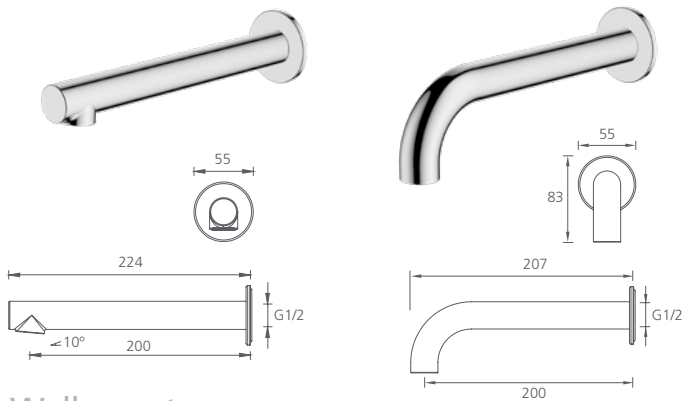

Wall spouts

Straight / WELS 5 Star / 6L per min

- **Chrome** VE108200CR
- **Matte Black** VE108206MB
- **Brushed Nickel** VE108204BN
- **Gunmetal** VE108205GM
- **Classic Gold** VE108203CG

Curved / WELS 5 Star / 6L per min

- **Chrome** VE105200CR
- **Matte Black** VE105206MB
- **Brushed Nickel** VE105204BN
- **Gunmetal** VE105205GM
- **Classic Gold** VE105203CG

Sensor taps

Our Venice sensor taps automatically activate the water flow when your hand is detected under the spout. The tap will automatically stop after 70 seconds to avoid water wasting, plus the touch-free design is super hygienic.