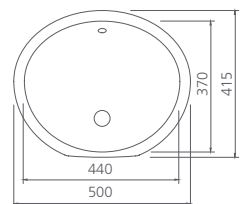

Bowl capacity **3.5L** / DU7130E

Wall hung basin

Bowl capacity **4.5L** / DU7130D

Inset basin

Bowl capacity **3.5L** / DU7130F

Visit oliveri.co.nz to view the range of colours available for our pop up wastes. ^

Venice curved wall spout in matte black: VE105206MB

Oslo Undermount Basins

Rectangular basin

Bowl capacity **14.5L** / OS542AB

Oval basin

Bowl capacity **8.5L** / OS536

Visit oliveri.co.nz to view the range of colours available for our pop up wastes. ^